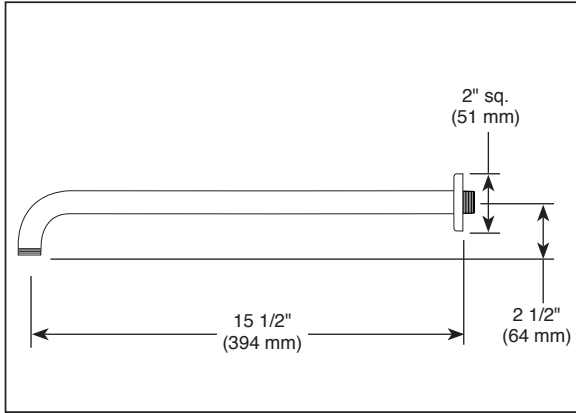

RP71650▲

Submitted Model No.: _____

Specific Features: _____

▲ Designate proper finish suffix

BRIZO®

SHOWER ARM AND FLANGE

■ Siderna® Bath Collection

STANDARD SPECIFICATIONS: